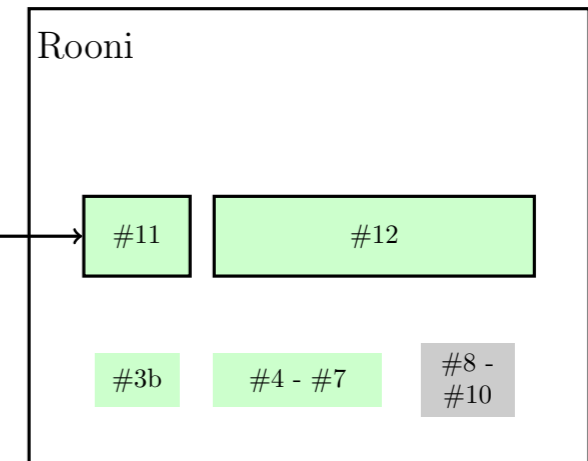

EXPLICIT (2 SETS)
WITH OTHER LINKS
INCLUDED

LEGEND

- Explicitly included in "Explicit" presentation
- Causes and Effects pertaining to life as Maria
- Causes and Effects pertaining to life as Rooni
- Causes and Effects pertaining to other lives