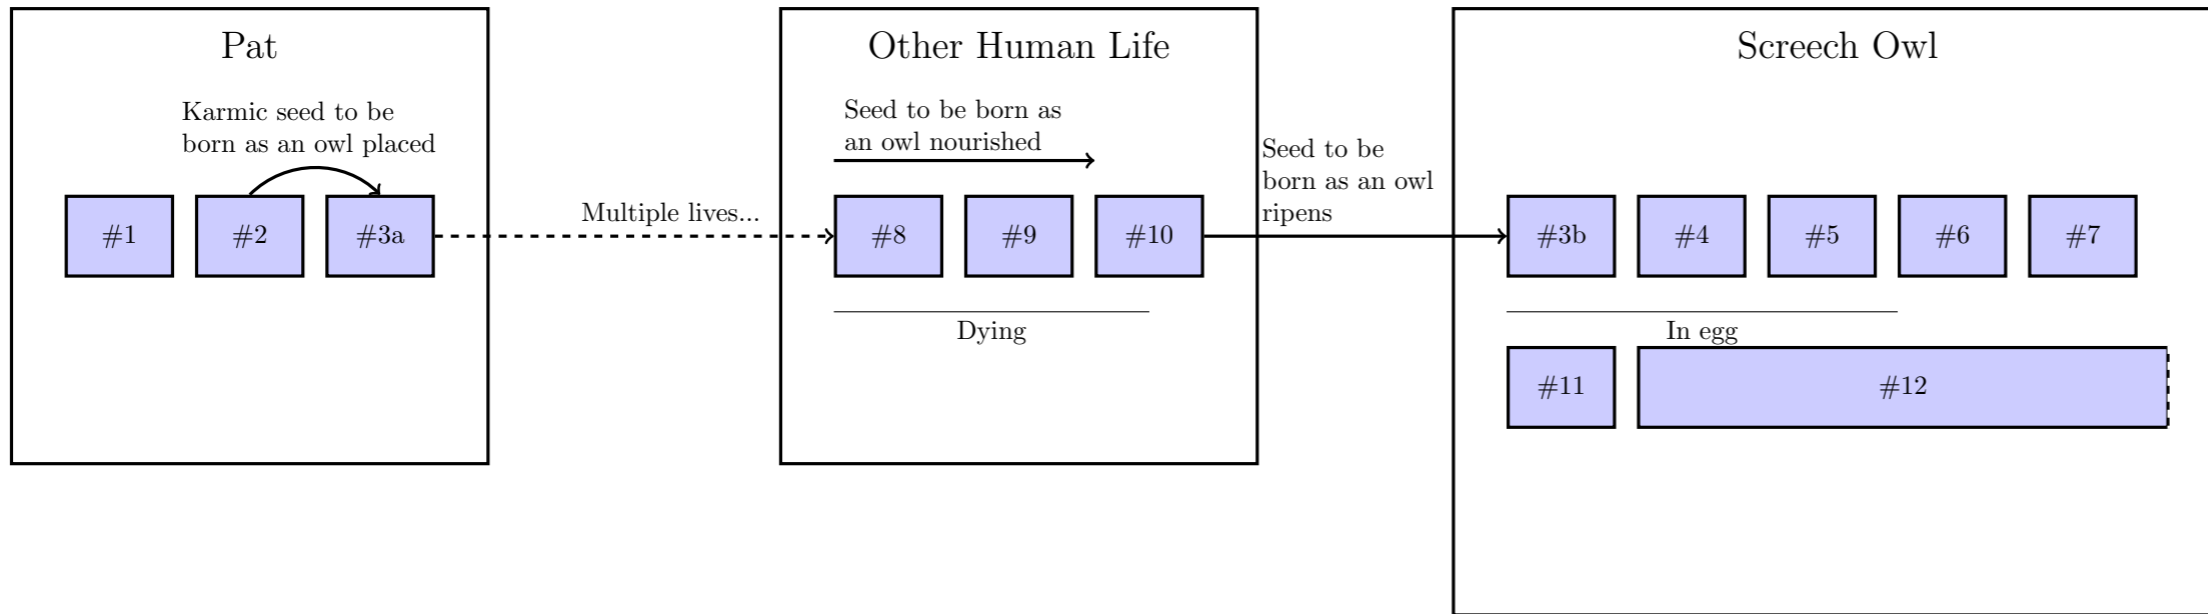

EXPLICIT (2 SETS) SNBN 195

LEGEND

-  Causes and Effects pertaining to life as Maria
-  Causes and Effects pertaining to life as Rooni

Implicit (3 lives) SNBN 197

IMPLICIT (3 LIVES), WITH OVERLAPPING SETS

LEGEND

- Causes and Effects pertaining to life as an owl
- Causes and Effects pertaining to other lives

EXPLICIT (2 SETS)  
WITH OTHER LINKS  
INCLUDED

LEGEND

-  Explicitly included in "Explicit" presentation
-  Causes and Effects pertaining to life as Maria
-  Causes and Effects pertaining to life as Rooni
-  Causes and Effects pertaining to other lives