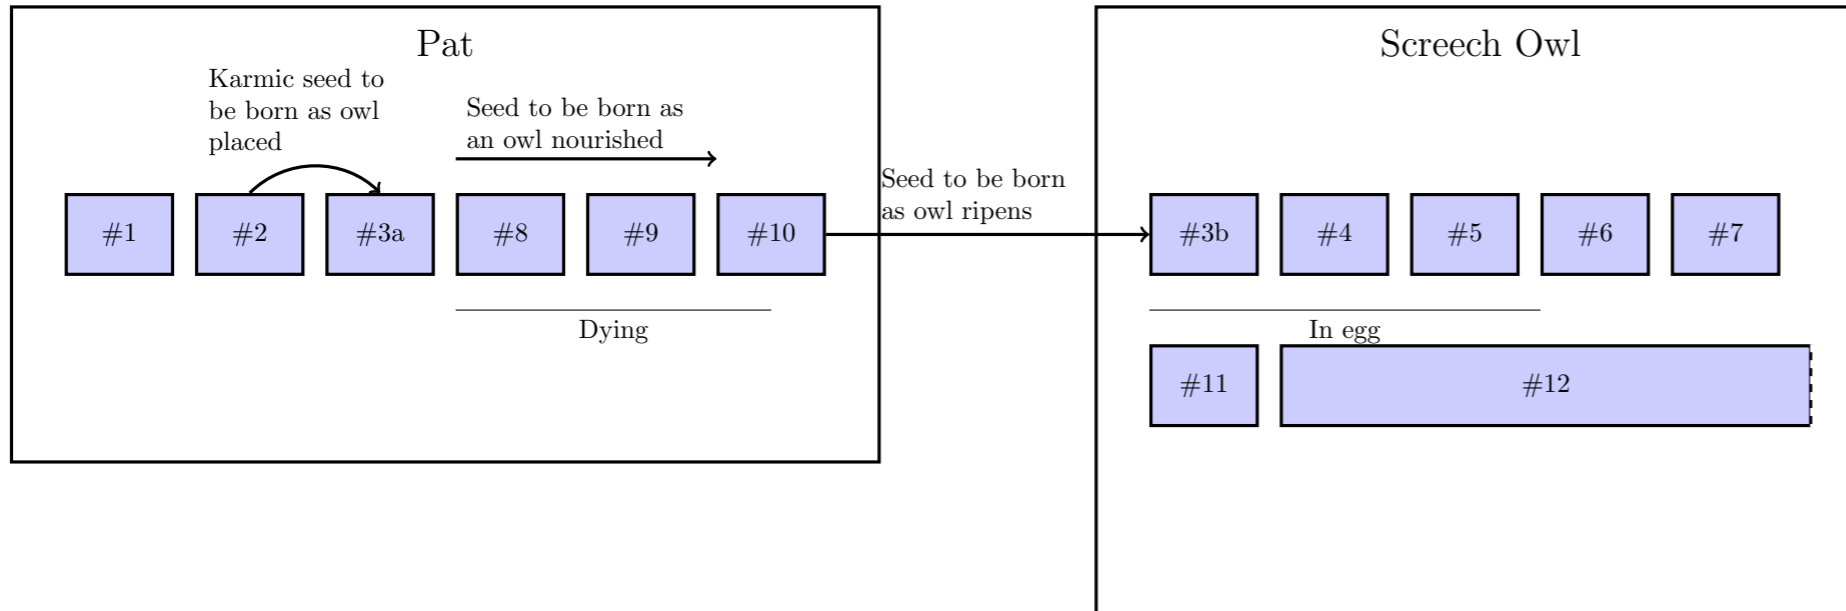

EXPLICIT (2 SETS) SNBN 195

LEGEND

-  Causes and Effects pertaining to life as Maria
-  Causes and Effects pertaining to life as Rooni

Implicit (3 lives) SNBN 197

IMPLICIT (3 LIVES), WITH OVERLAPPING SETS

LEGEND

- Causes and Effects pertaining to life as an owl
- Causes and Effects pertaining to other lives

EXPLICIT (2 SETS)  
WITH OTHER LINKS  
INCLUDED

LEGEND

-  Explicitly included in "Explicit" presentation
-  Causes and Effects pertaining to life as Maria
-  Causes and Effects pertaining to life as Rooni
-  Causes and Effects pertaining to other lives