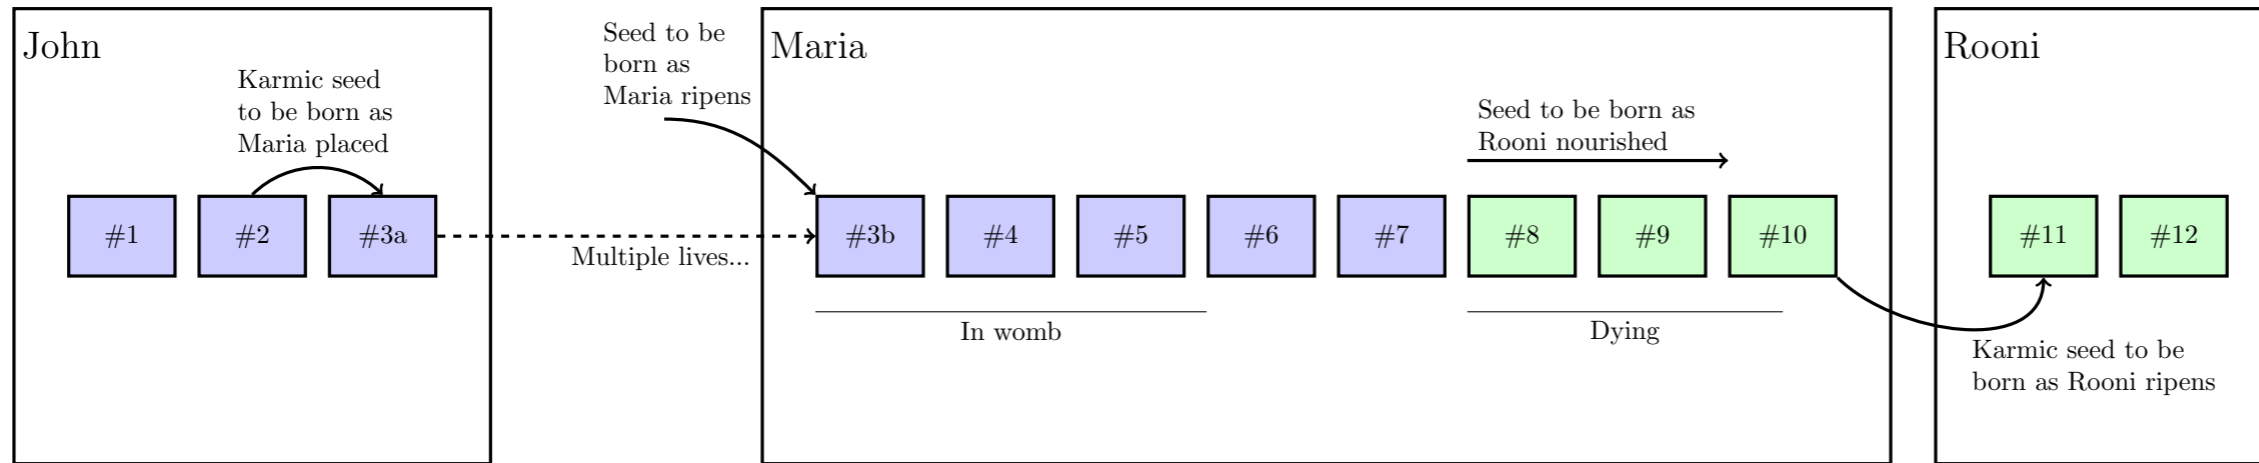

EXPLICIT (2 SETS) SNBN 195

LEGEND

-  Causes and Effects pertaining to life as Maria
-  Causes and Effects pertaining to life as Rooni

Implicit (3 lives) SNBN 197

IMPLICIT (3 LIVES), WITH OVERLAPPING SETS

LEGEND

- Causes and Effects pertaining to life as an owl
- Causes and Effects pertaining to other lives

EXPLICIT (2 SETS)  
WITH OTHER LINKS  
INCLUDED

LEGEND

-  Explicitly included in "Explicit" presentation
-  Causes and Effects pertaining to life as Maria
-  Causes and Effects pertaining to life as Rooni
-  Causes and Effects pertaining to other lives