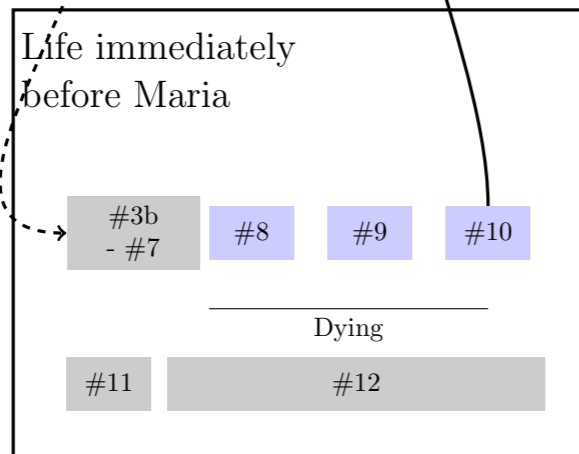

EXPLICIT (2 SETS) SNBN 195

LEGEND

-  Causes and Effects pertaining to life as Maria
-  Causes and Effects pertaining to life as Rooni

Implicit (3 lives) SNBN 197

IMPLICIT (3 LIVES), WITH OVERLAPPING SETS

LEGEND

- Causes and Effects pertaining to life as an owl
- Causes and Effects pertaining to other lives

EXPLICIT (2 SETS)  
WITH OTHER LINKS  
INCLUDED

LEGEND

-  Explicitly included in "Explicit" presentation
-  Causes and Effects pertaining to life as Maria
-  Causes and Effects pertaining to life as Rooni
-  Causes and Effects pertaining to other lives