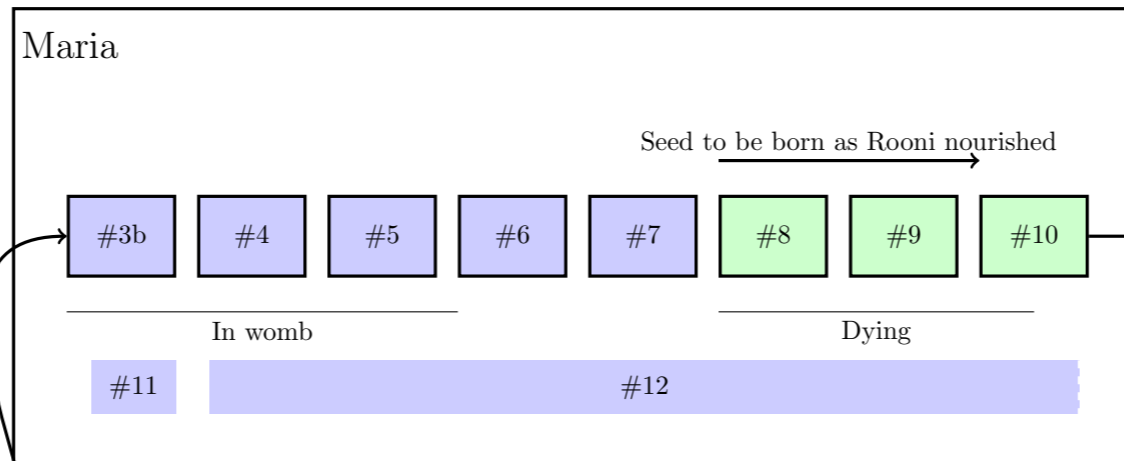

EXPLICIT (2 SETS) SNBN 195

LEGEND

-  Causes and Effects pertaining to life as Maria
-  Causes and Effects pertaining to life as Rooni

Implicit (3 lives) SNBN 197

IMPLICIT (3 LIVES), WITH OVERLAPPING SETS

LEGEND

- Causes and Effects pertaining to life as an owl
- Causes and Effects pertaining to other lives

EXPLICIT (2 SETS)  
WITH OTHER LINKS  
INCLUDED

LEGEND

-  Explicitly included in "Explicit" presentation
-  Causes and Effects pertaining to life as Maria
-  Causes and Effects pertaining to life as Rooni
-  Causes and Effects pertaining to other lives