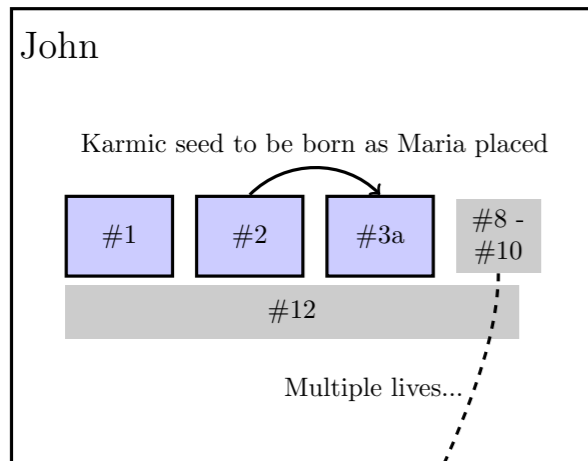

EXPLICIT (2 SETS) SNBN 195

LEGEND

-  Causes and Effects pertaining to life as Maria
-  Causes and Effects pertaining to life as Rooni

Implicit (3 lives) SNBN 197

IMPLICIT (3 LIVES), WITH OVERLAPPING SETS

LEGEND

- Causes and Effects pertaining to life as an owl
- Causes and Effects pertaining to other lives

EXPLICIT (2 SETS)  
WITH OTHER LINKS  
INCLUDED

LEGEND

-  Explicitly included in "Explicit" presentation
-  Causes and Effects pertaining to life as Maria
-  Causes and Effects pertaining to life as Rooni
-  Causes and Effects pertaining to other lives