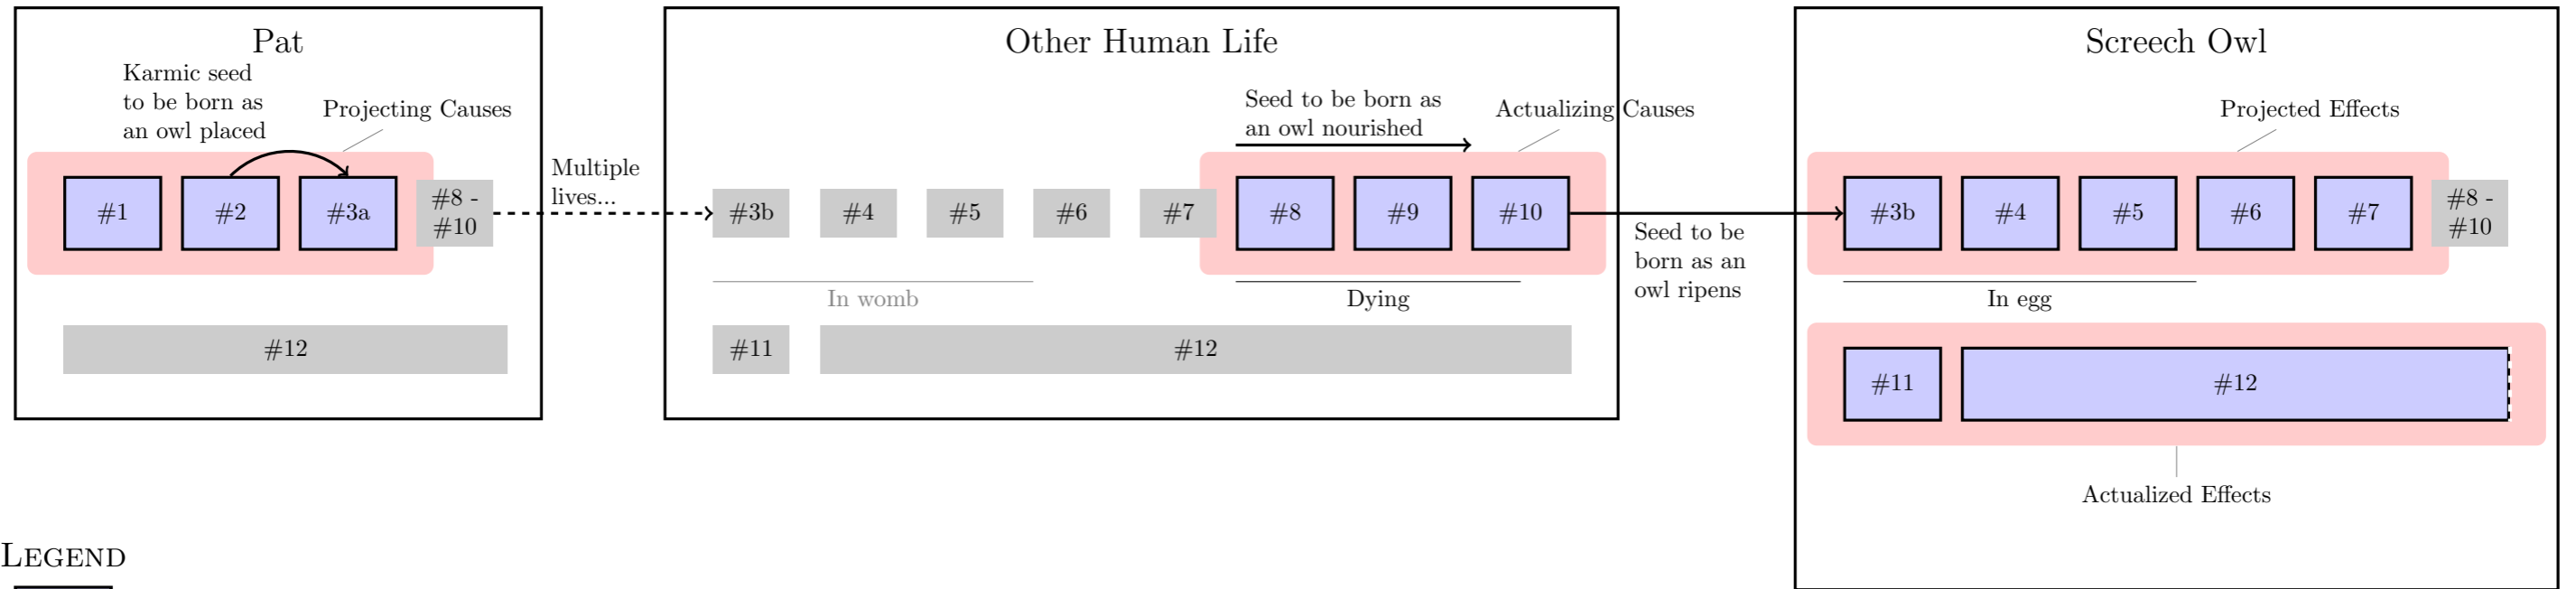

EXPLICIT (2 SETS) SNBN 195

LEGEND

-  Causes and Effects pertaining to life as Maria
-  Causes and Effects pertaining to life as Rooni

Implicit (3 lives) SNBN 197

IMPLICIT (3 LIVES), WITH OVERLAPPING SETS

LEGEND

- Causes and Effects pertaining to life as an owl
- Causes and Effects pertaining to other lives

EXPLICIT (2 SETS)  
WITH OTHER LINKS  
INCLUDED

LEGEND

-  Explicitly included in "Explicit" presentation
-  Causes and Effects pertaining to life as Maria
-  Causes and Effects pertaining to life as Rooni
-  Causes and Effects pertaining to other lives